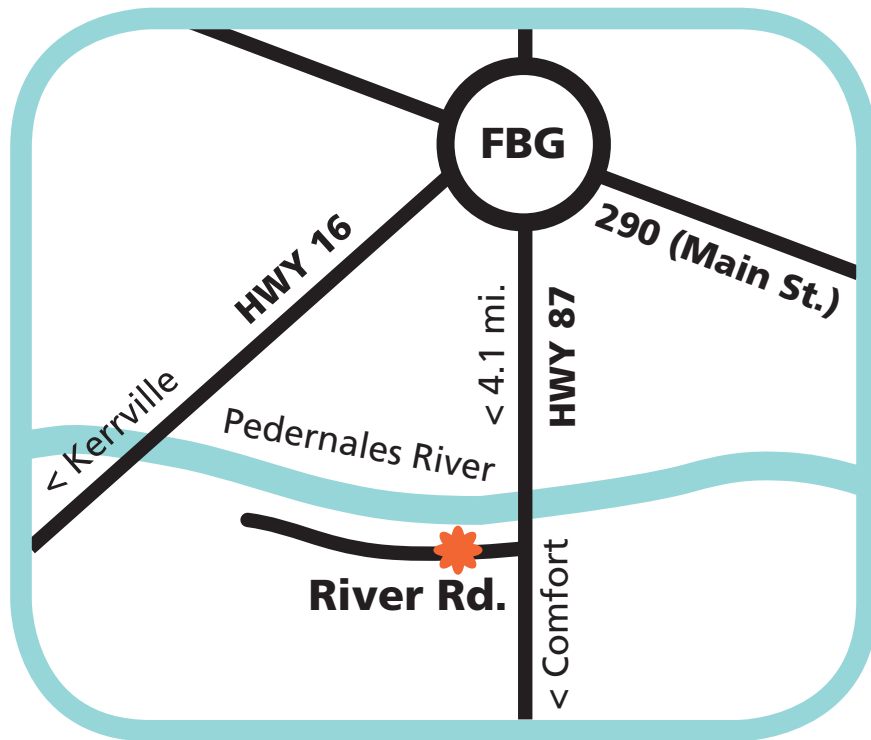

Race Location

From Hwy 290 (Main St.), take Hwy 87 South 4.1 mi. to River Road on your right. Look for signs directing you to parking area near race start. Course is an “up and back” along the Pedernales River.